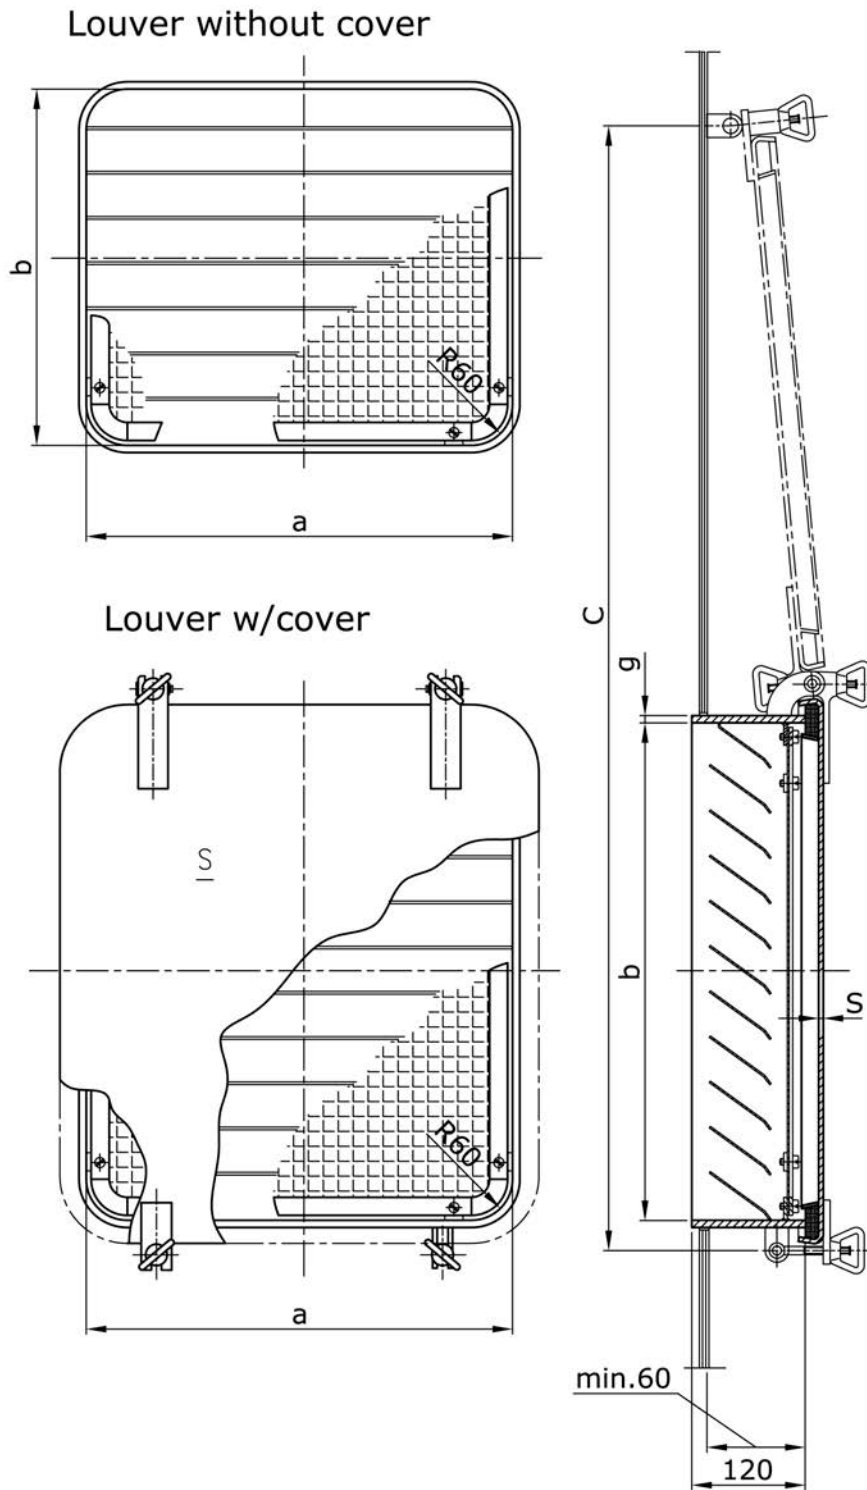

MARKING

Example: louver with cover of size 250x200, of G execution: LOUVER WITH COVER 250x200G