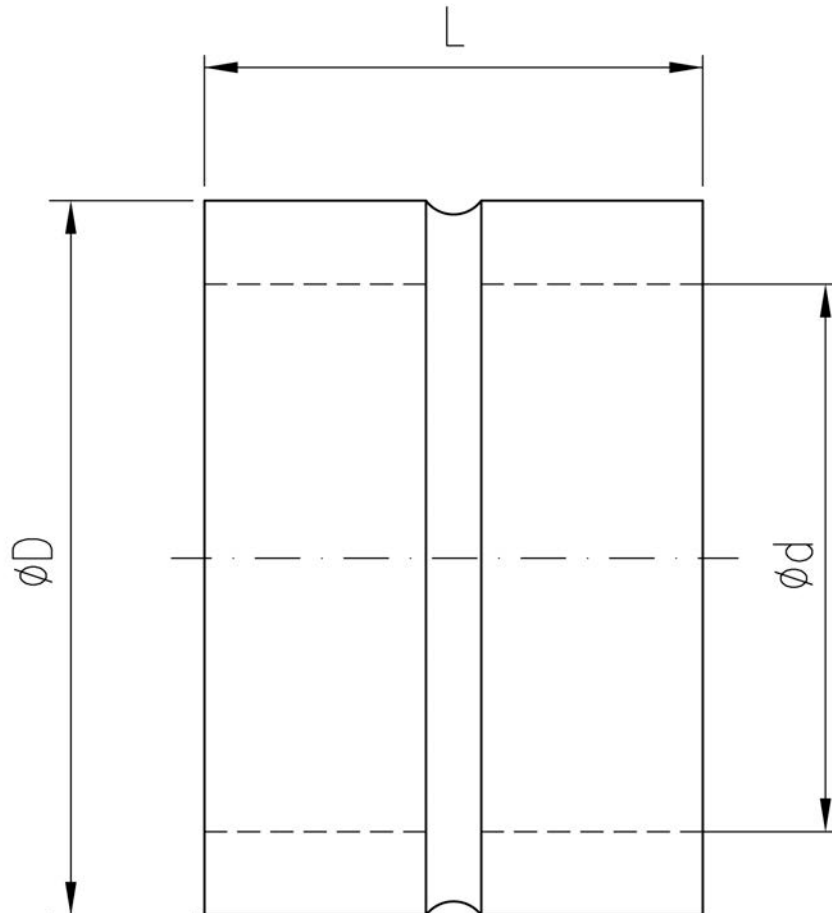

DESCRIPTION

The MFI type muff connector is a female coupling. It is designed for joining fittings directly. It is insulated with mineral wool.

DIMENSIONS

Dimensions [mm]			Weight [kg]
ød	ØD	L	
80	112	90	0.3
100	132	90	0.3
125	157	90	0.4
160	192	90	0.5
200	232	90	0.6
250	280	135	1.1